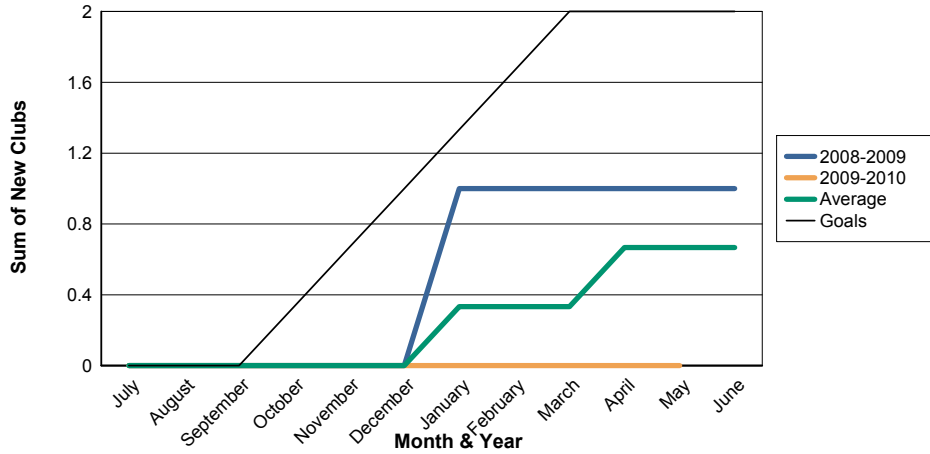

3 Year Comparisons for GMT Constitutional Area 3

By GMT District

As of May 2010

Sum of New Clubs/ Month & Year

For District LA 5

Sum of Dropped Clubs/ Month & Year

For District LA 5

Sum of Net Clubs/ Month & Year

For District LA 5

Sum of Charter Members/ Month & Year

For District LA 5

3 Year Comparisons for GMT Constitutional Area 3

By GMT District

As of May 2010

Sum of New Members/ Month & Year

For District LA 5