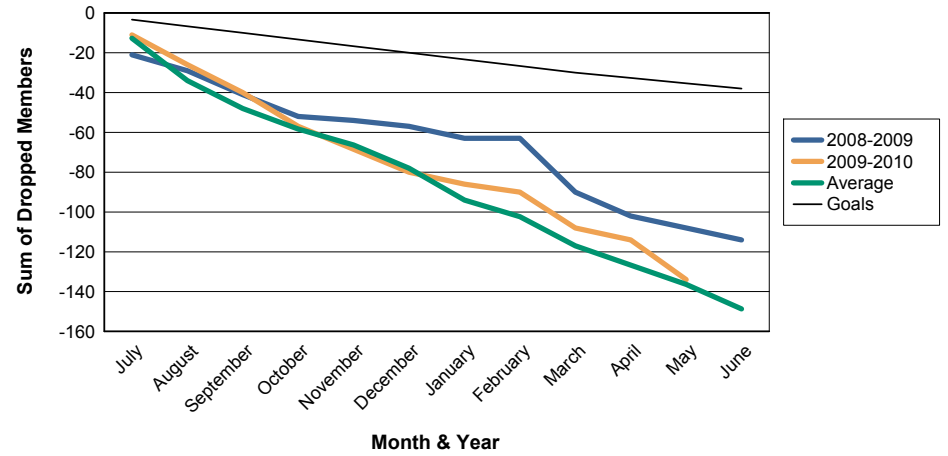

3 Year Comparisons for GMT Constitutional Area 3

By GMT District

As of May 2010

Sum of New Clubs/ Month & Year

For District LA 5

Sum of Dropped Clubs/ Month & Year

For District LA 5

Sum of Net Clubs/ Month & Year

For District LA 5

Sum of Charter Members/ Month & Year

For District LA 5

3 Year Comparisons for GMT Constitutional Area 3

By GMT District

As of May 2010

Sum of New Members/ Month & Year

For District LA 5

Sum of Dropped Members/ Month & Year

For District LA 5

Sum of Net Members/ Month & Year

For District LA 5