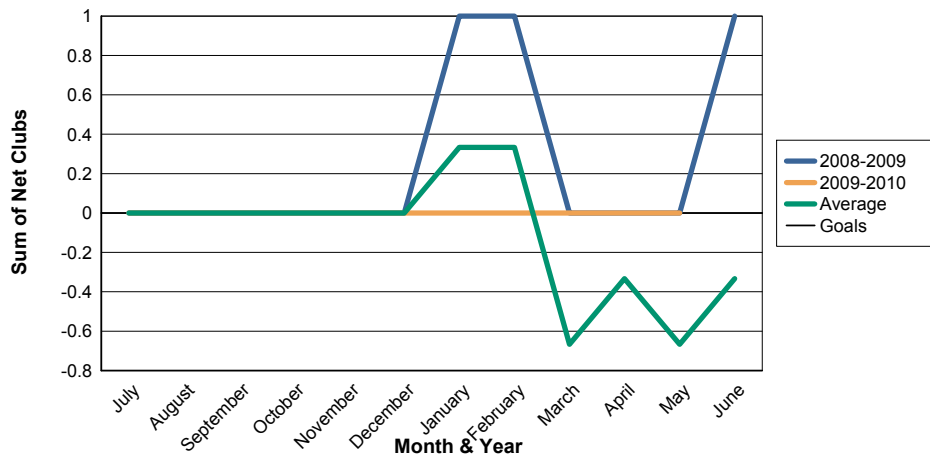

3 Year Comparisons for GMT Constitutional Area 3

By GMT District

As of May 2010

Sum of New Clubs/ Month & Year

For District LA 5

Sum of Dropped Clubs/ Month & Year

For District LA 5

Sum of Net Clubs/ Month & Year

For District LA 5

Sum of Charter Members/ Month & Year

For District LA 5

3 Year Comparisons for GMT Constitutional Area 3

By GMT District

As of May 2010

Sum of New Members/ Month & Year

For District LA 5