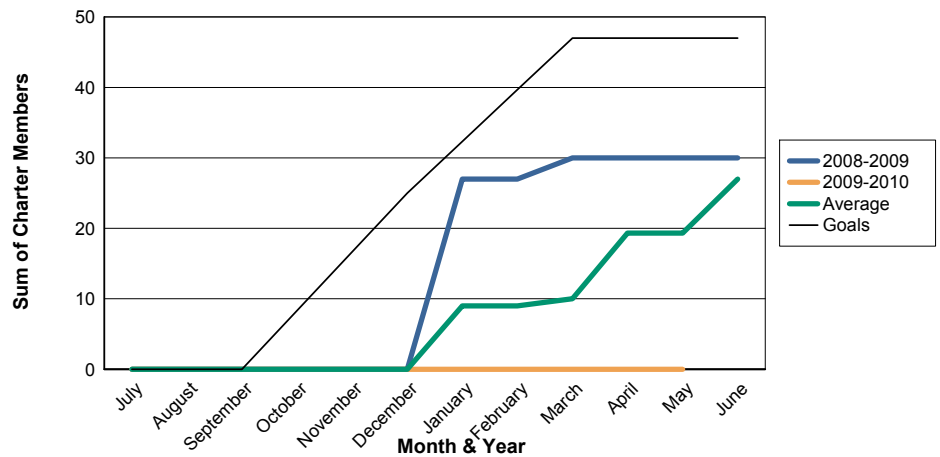

3 Year Comparisons for GMT Constitutional Area 3

By GMT District

As of May 2010

Sum of New Clubs/ Month & Year

For District LA 5

Sum of Dropped Clubs/ Month & Year

For District LA 5

Sum of Net Clubs/ Month & Year

For District LA 5

Sum of Charter Members/ Month & Year

For District LA 5

3 Year Comparisons for GMT Constitutional Area 3

By GMT District

As of May 2010

Sum of New Members/ Month & Year

For District LA 5