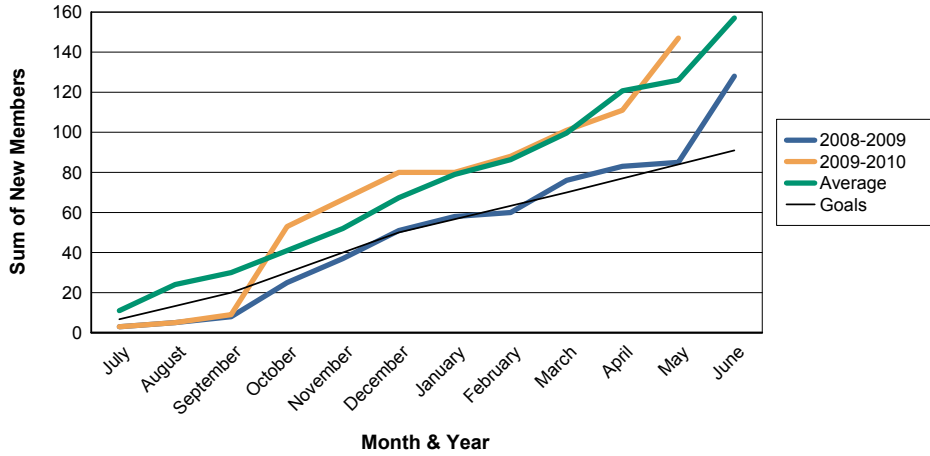

3 Year Comparisons for GMT Constitutional Area 3

By GMT District

As of May 2010

Sum of New Clubs/ Month & Year

For District LA 5

Sum of Dropped Clubs/ Month & Year

For District LA 5

Sum of Net Clubs/ Month & Year

For District LA 5

Sum of Charter Members/ Month & Year

For District LA 5

3 Year Comparisons for GMT Constitutional Area 3

By GMT District

As of May 2010

Sum of New Members/ Month & Year

For District LA 5

Sum of Dropped Members/ Month & Year

For District LA 5

Sum of Net Members/ Month & Year

For District LA 5