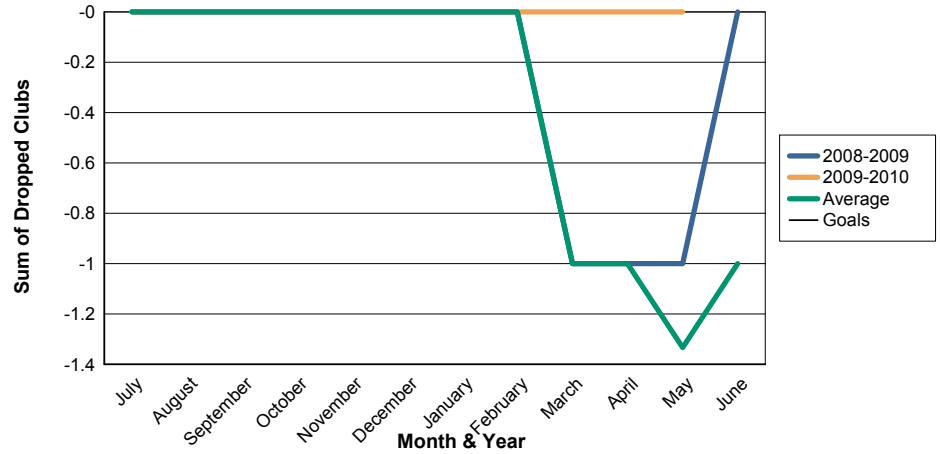

3 Year Comparisons for GMT Constitutional Area 3

By GMT District

As of May 2010

Sum of New Clubs/ Month & Year

For District LA 5

Sum of Dropped Clubs/ Month & Year

For District LA 5

Sum of Net Clubs/ Month & Year